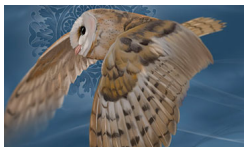

dreams

Rating: Not Rated Yet

Price
\$40.00

[Ask a question about this product](#)

Description

10.3 by 15 inches, for standard 16 x 20 inch frame.
Printed with archival ink on heavy weight, acid free paper.
Price does not include mat.

In ancient Greece, the owl was sacred to Athena, goddess of wisdom and night. Because the owl is a creature of the night, it's thought to have access to secret information.

Tags: [bird](#), [brown](#), [north america](#), [line](#), [halo](#).